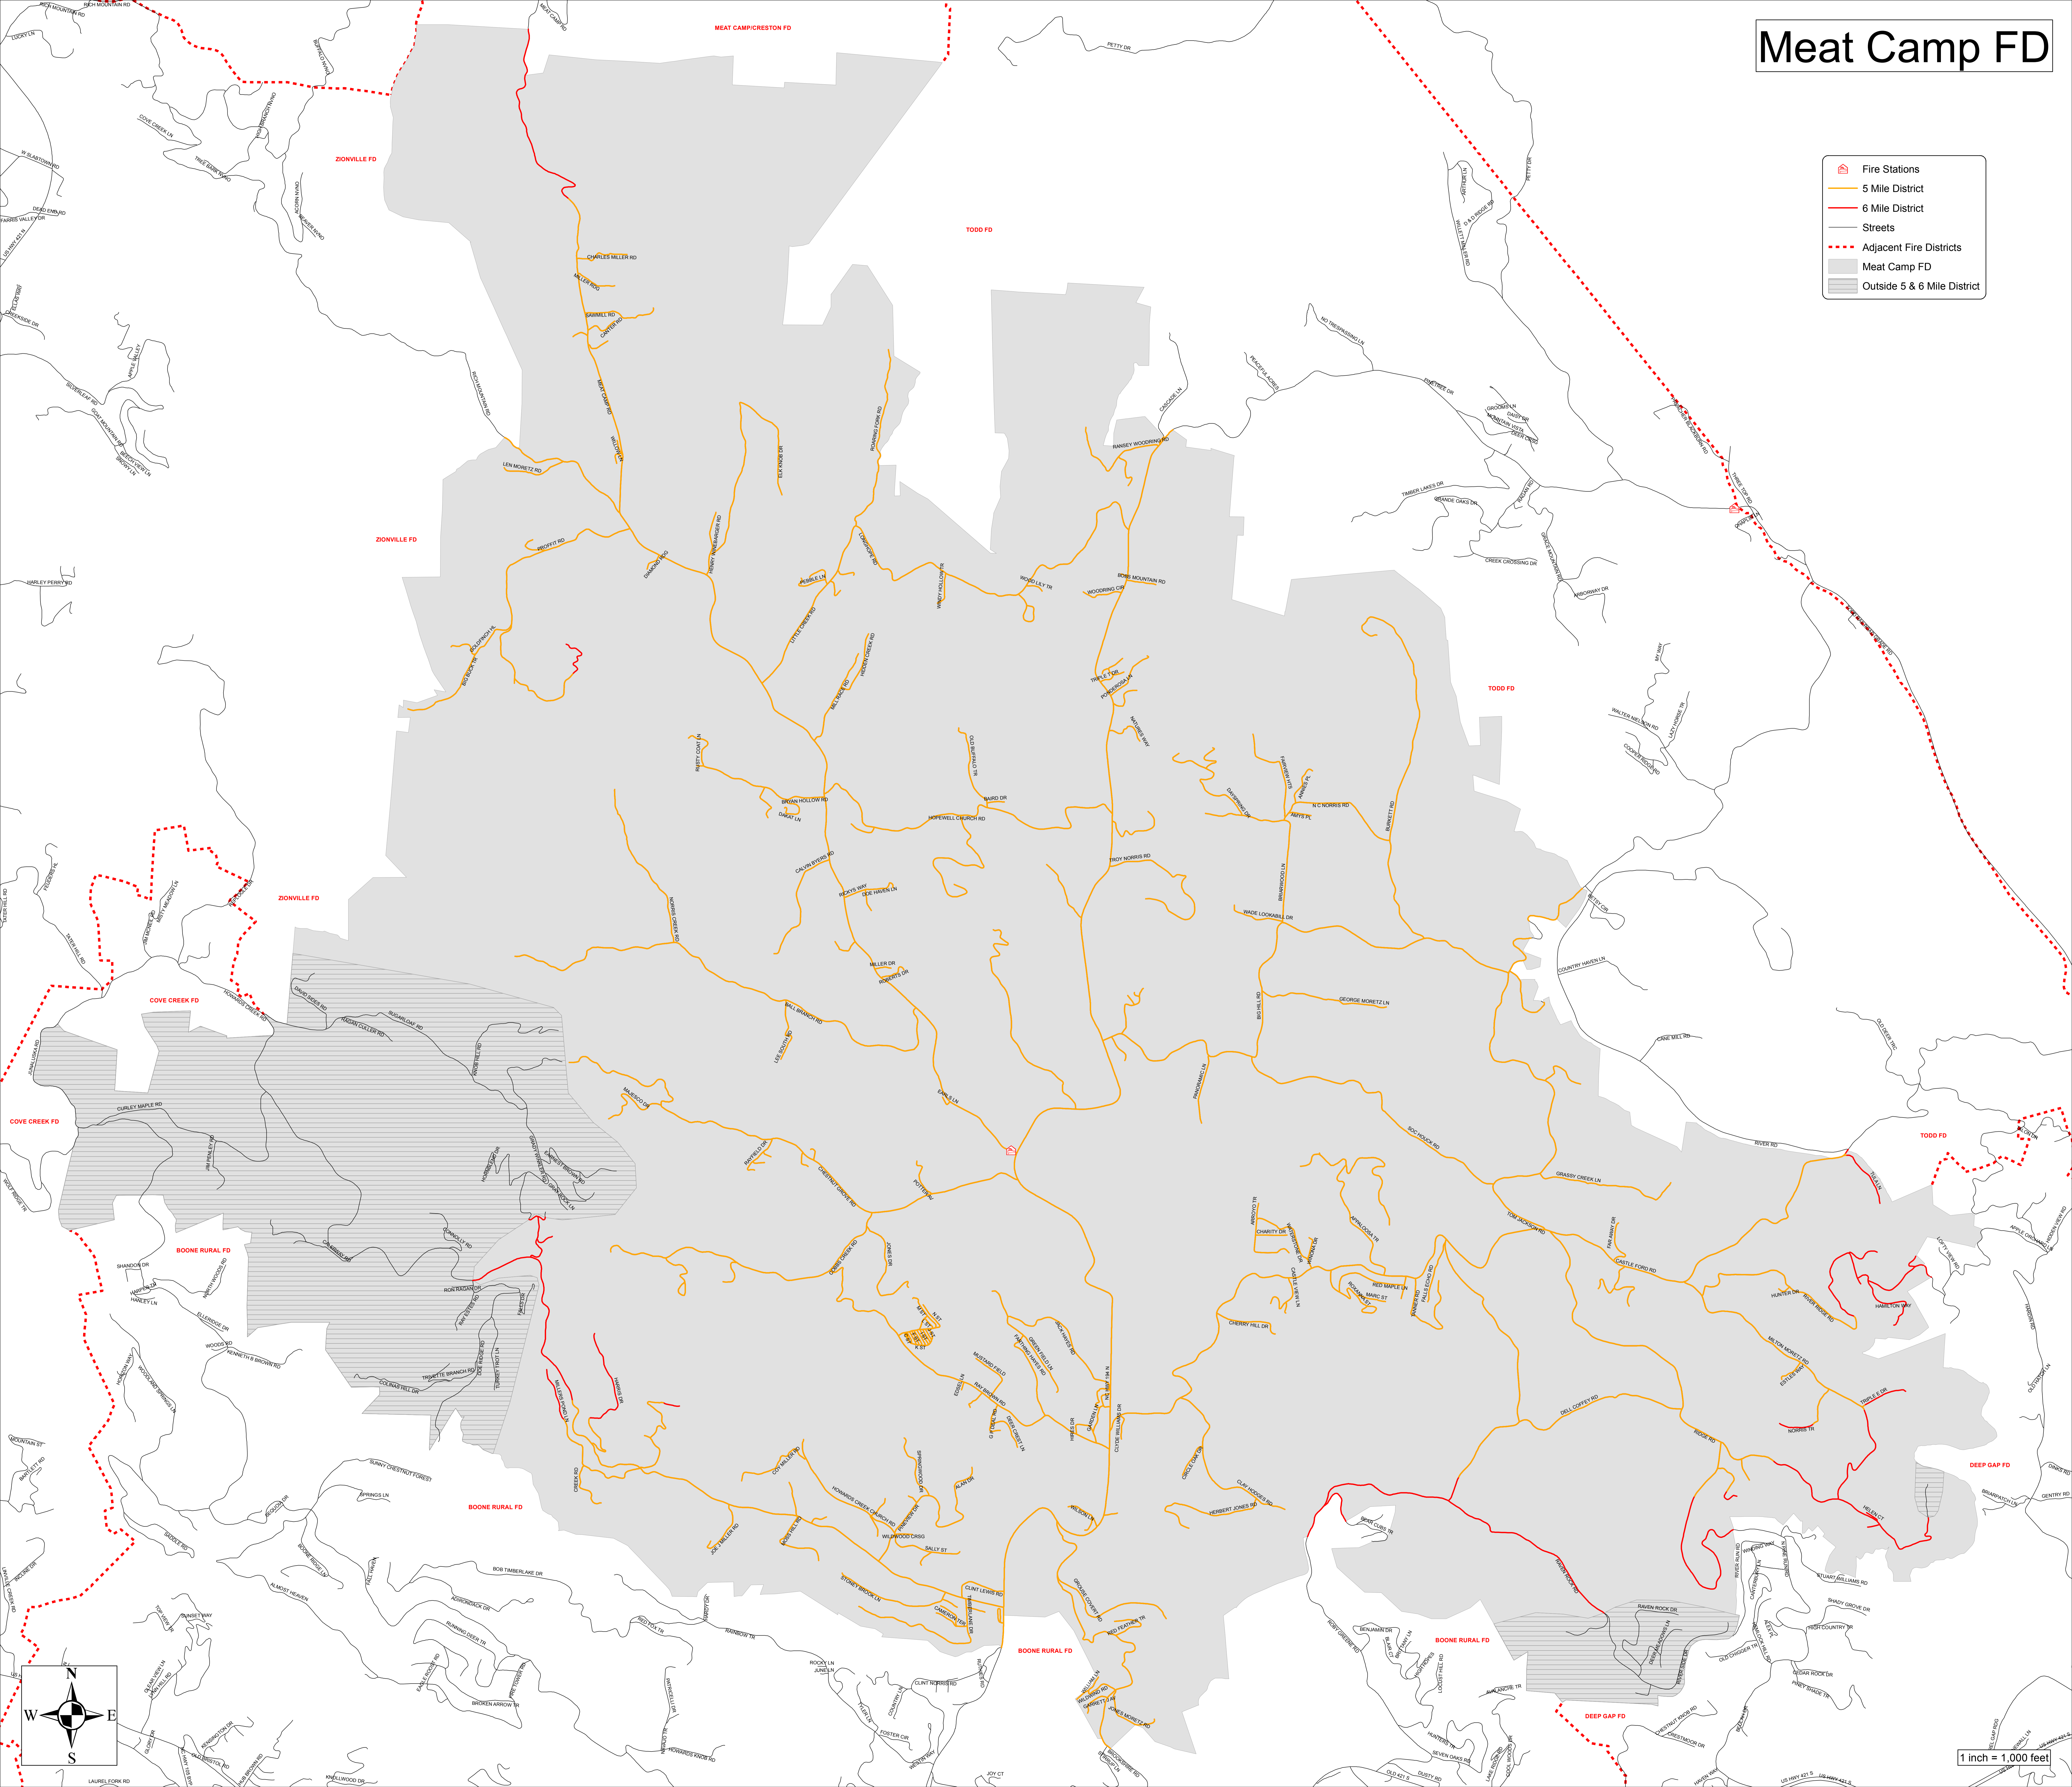

Meat Camp FD

-  Fire Stations
-  5 Mile District
-  6 Mile District
-  Streets
-  Adjacent Fire Districts
-  Meat Camp FD
-  Outside 5 & 6 Mile District

1 inch = 1,000 feet