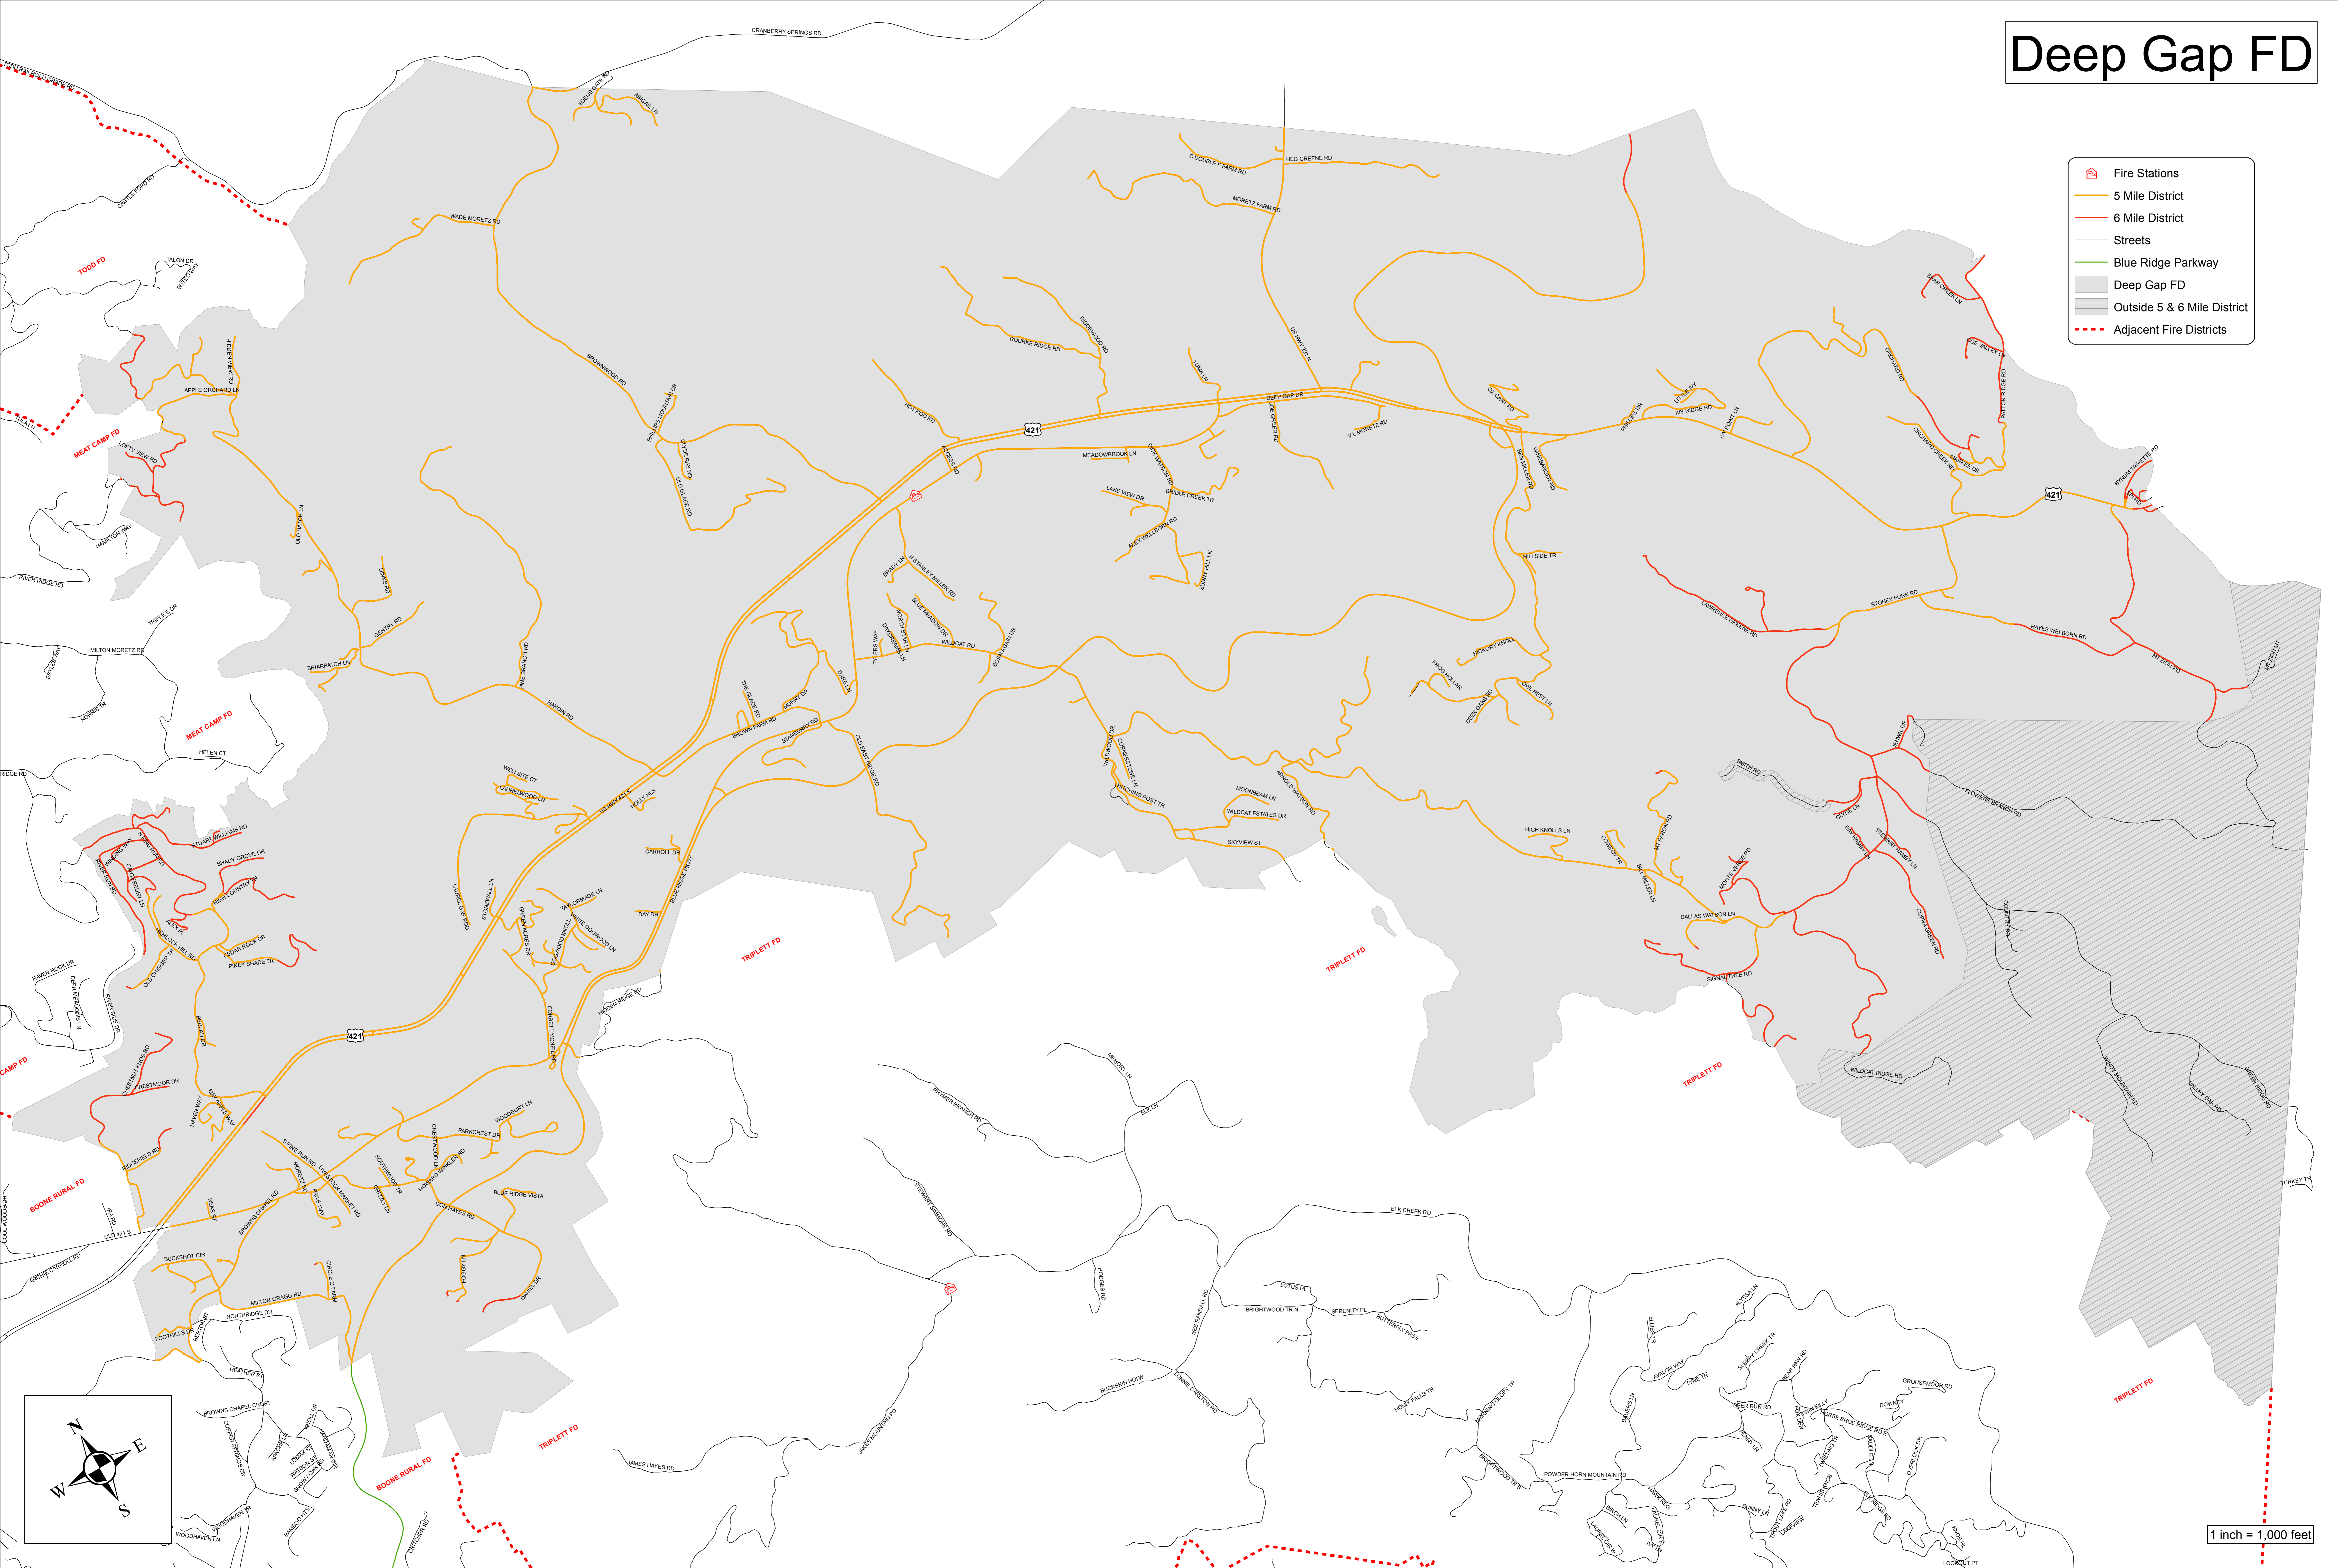

Deep Gap FD

-  Fire Stations
-  5 Mile District
-  6 Mile District
-  Streets
-  Blue Ridge Parkway
-  Deep Gap FD
-  Outside 5 & 6 Mile District
-  Adjacent Fire Districts

1 inch = 1,000 feet